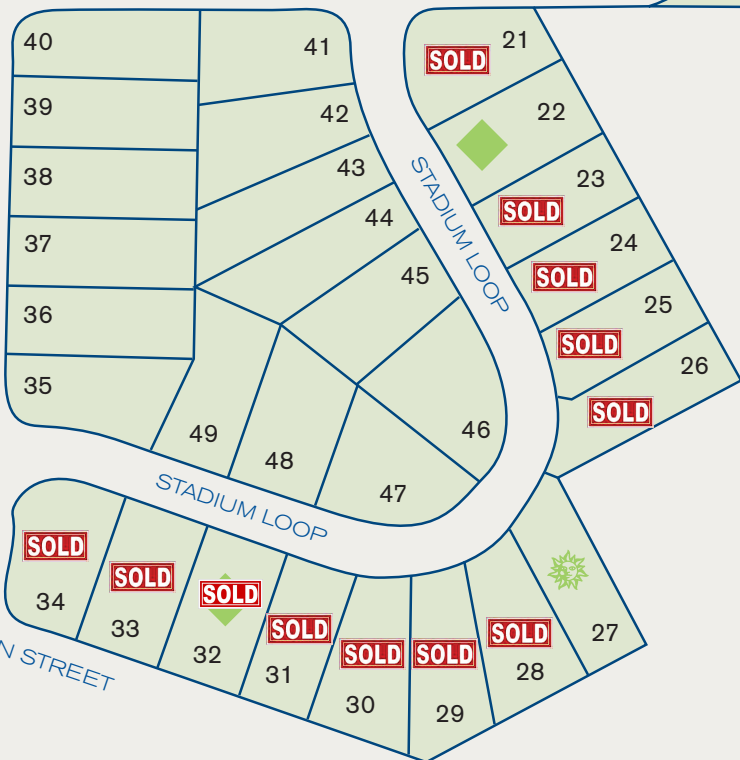

STADIUM ESTATES

Neighborhood

NAPAVINE
HIGH SCHOOL

← Pathway To School

STADIUM COURT

STADIUM STREET

STADIUM LOOP

E. WASHINGTON STREET

-  THE HAWTHORN #5120
-  THE MAGNOLIA #0218
-  THE ASPEN #0190
-  THE WILLOW #0170
-  THE MAPLE #1-953
-  THE BAYBERRY #1040
-  THE ELM #6210
-  THE JUNIPER #9260

MODEL HOME

epic

REALTY, INC.

Serving you locally since 1989