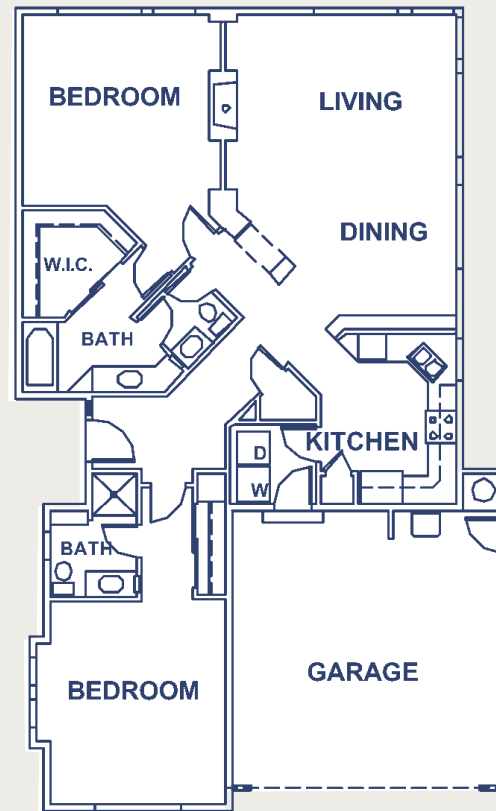

MAIN FLOOR PLAN

05/01/08

© 2004 All rights reserved. Builder reserves the right to make changes. Plans and specifications are subject to change.