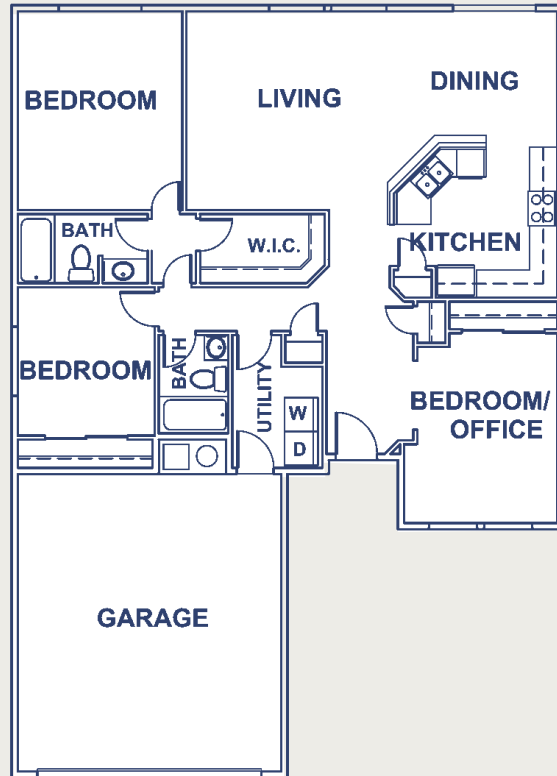

STADIUM ESTATES

THE ASPEN

- 3 bedrooms, 2 baths
- 1,393± square feet
- 2-car garage

FLOOR PLAN #0190

MAIN FLOOR PLAN

Photo for illustration only. Specifications, plans and finishes may change without notice. Builder reserves the right to make changes.